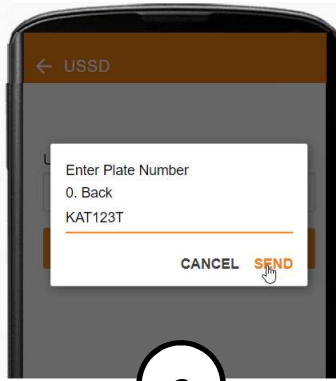

COUNTY GOVERNMENT OF KILIFI

Step-by-Step Guide For Paying Traffic Offences

Dial *529# and perform the following easy steps to pay for your Traffic Fines in no time!

- 1 Type 3 to select 'Traffic Offences' and press SEND
- 2 Type 1 to select 'Pay for Traffic Offences' and press SEND
- 3 Type in your Plate Number then press SEND

- 4 Type 1 to confirm payment of the displayed amount then press SEND
- 5 Type in your PIN to authorize the transaction and you are done!

For more information on this service and others please sign up at