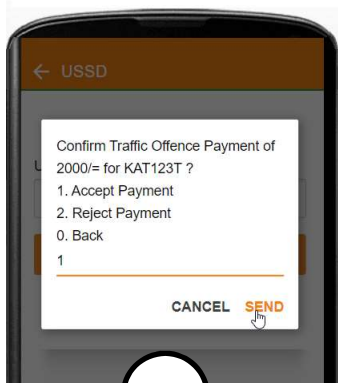

COUNTY GOVERNMENT OF KILIFI

Step-by-Step Guide For Paying Traffic Offences

Dial *529# and perform the following easy steps to pay for your Traffic Fines in no time!

- 1 Type 3 to select 'Traffic Offences' and press SEND
- 2 Type 1 to select 'Pay for Traffic Offences' and press SEND
- 3 Type in your Plate Number then press SEND

- 4 Type 1 to confirm payment of the displayed amount then press SEND
- 5 Type in your PIN to authorize the transaction and you are done!

For more information on this service and others please sign up at