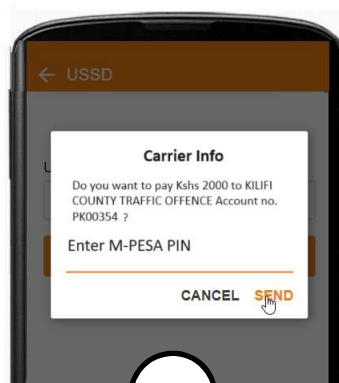

COUNTY GOVERNMENT OF KILIFI

Step-by-Step Guide For Paying Traffic Offences

Dial *529# and perform the following easy steps to pay for your Traffic Fines in no time!

- 1 Type 3 to select 'Traffic Offences' and press SEND
- 2 Type 1 to select 'Pay for Traffic Offences' and press SEND
- 3 Type in your Plate Number then press SEND

- 4 Type 1 to confirm payment of the displayed amount then press SEND
- 5 Type in your PIN to authorize the transaction and you are done!

For more information on this service and others please sign up at