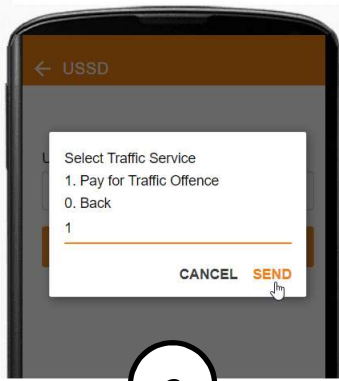

COUNTY GOVERNMENT OF KILIFI

Step-by-Step Guide For Paying Traffic Offences

Dial *529# and perform the following easy steps to pay for your Traffic Fines in no time!

- 1 Type 3 to select 'Traffic Offences' and press SEND
- 2 Type 1 to select 'Pay for Traffic Offences' and press SEND
- 3 Type in your Plate Number then press SEND

- 4 Type 1 to confirm payment of the displayed amount then press SEND
- 5 Type in your PIN to authorize the transaction and you are done!

For more information on this service and others please sign up at