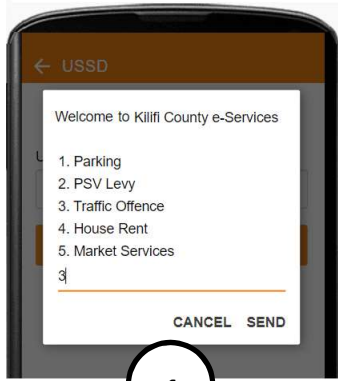

COUNTY GOVERNMENT OF KILIFI

Step-by-Step Guide For Paying Traffic Offences

Dial *529# and perform the following easy steps to pay for your Traffic Fines in no time!

- 1 Type 3 to select 'Traffic Offences' and press SEND
- 2 Type 1 to select 'Pay for Traffic Offences' and press SEND
- 3 Type in your Plate Number then press SEND

- 4 Type 1 to confirm payment of the displayed amount then press SEND
- 5 Type in your PIN to authorize the transaction and you are done!

For more information on this service and others please sign up at